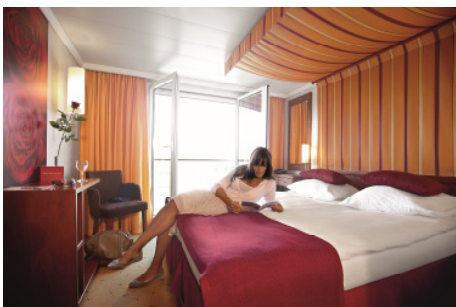

## ESCAPING EVERYDAY LIFE AT ITS BEST: ON BOARD A-ROSA

- Spacious sun deck with service and relaxed atmosphere
- Sufficient recliners and sunshades
- Heated outdoor pool
- Shuffleboard, putting green and giant chess board
- Outdoor restaurant on the sun deck
- P'tit bar and beverages buffet stand on the sun deck
- Panorama Lounge with bar and dance floor
- Casual dress code

## FEELING AT HOME WHILST ON HOLIDAY: THE CABINS

- Spacious, comfortable cabins, mainly with Juliette balcony
- Elegant design and high-quality materials provide feel-good atmosphere
- Facilities: safe, air conditioning, TV, fly screen, hair dryer, shower / WC, sauna towel, woolen blanket, telephone, bathrobe on request