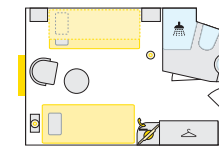

A-ROSA STELLA

IDENTICAL IN
CONSTRUCTION WITH
A-ROSA LUNA⁵

- 01 Wheelhouse
- 02 P'tit bar
- 03 Awning
- 04 Stairs
- 05 Swimming pool
- 06 Giant chessboard
- 07 Putting green/Crazy golf
- 08 Shuffleboard
- 09 Outdoor shower
- 10 Beverages buffet
- 11 Grill buffet
- 12 Panorama lounge
- 13 Day lounge/Wine bar
- 14 Gourmet buffet with live cooking
- 15 Market restaurant
- 16 Reception
- 17 Lobby
- 18 Dance floor/Stage
- 19 Bar
- 20 Massage/Beauty
- 21 Gym
- 22 Steam sauna
- 23 Finnish sauna
- 24 Relaxation area

S Two-bed outside cabin with extra bed, 14.5 m², deck 1

A Two-bed outside cabin, 14.5 m², deck 1

C Two-bed outside cabin with Juliette balcony, 14.5 m², deck 2

D Two-bed outside cabin with Juliette balcony, 14.5 m², deck 3

The windows can only be opened in the cabin category of two-bed outside cabin C and D with Juliette balcony.