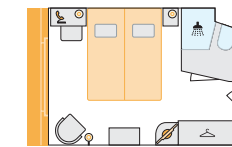

A-ROSA STELLA

IDENTICAL IN
CONSTRUCTION WITH
A-ROSA LUNA⁵

- 01 Wheelhouse
- 02 P'tit bar
- 03 Awning
- 04 Stairs
- 05 Swimming pool
- 06 Giant chessboard
- 07 Putting green/Crazy golf
- 08 Shuffleboard
- 09 Outdoor shower
- 10 Beverages buffet
- 11 Grill buffet
- 12 Panorama lounge
- 13 Day lounge/Wine bar
- 14 Gourmet buffet with live cooking
- 15 Market restaurant
- 16 Reception
- 17 Lobby
- 18 Dance floor/Stage
- 19 Bar
- 20 Massage/Beauty
- 21 Gym
- 22 Steam sauna
- 23 Finnish sauna
- 24 Relaxation area

S Two-bed outside cabin with extra bed, 14.5 m², deck 1

A Two-bed outside cabin, 14.5 m², deck 1

C Two-bed outside cabin with Juliette balcony, 14.5 m², deck 2

D Two-bed outside cabin with Juliette balcony, 14.5 m², deck 3

The windows can only be opened in the cabin category of two-bed outside cabin C and D with Juliette balcony.