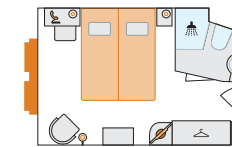

A-ROSA STELLA

IDENTICAL IN
CONSTRUCTION WITH
A-ROSA LUNA⁵

- 01 Wheelhouse
- 02 P'tit bar
- 03 Awning
- 04 Stairs
- 05 Swimming pool
- 06 Giant chessboard
- 07 Putting green/Crazy golf
- 08 Shuffleboard
- 09 Outdoor shower
- 10 Beverages buffet
- 11 Grill buffet
- 12 Panorama lounge
- 13 Day lounge/Wine bar
- 14 Gourmet buffet with live cooking
- 15 Market restaurant
- 16 Reception
- 17 Lobby
- 18 Dance floor/Stage
- 19 Bar
- 20 Massage/Beauty
- 21 Gym
- 22 Steam sauna
- 23 Finnish sauna
- 24 Relaxation area

S Two-bed outside cabin with extra bed, 14.5 m², deck 1

A Two-bed outside cabin, 14.5 m², deck 1

C Two-bed outside cabin with Juliette balcony, 14.5 m², deck 2

D Two-bed outside cabin with Juliette balcony, 14.5 m², deck 3