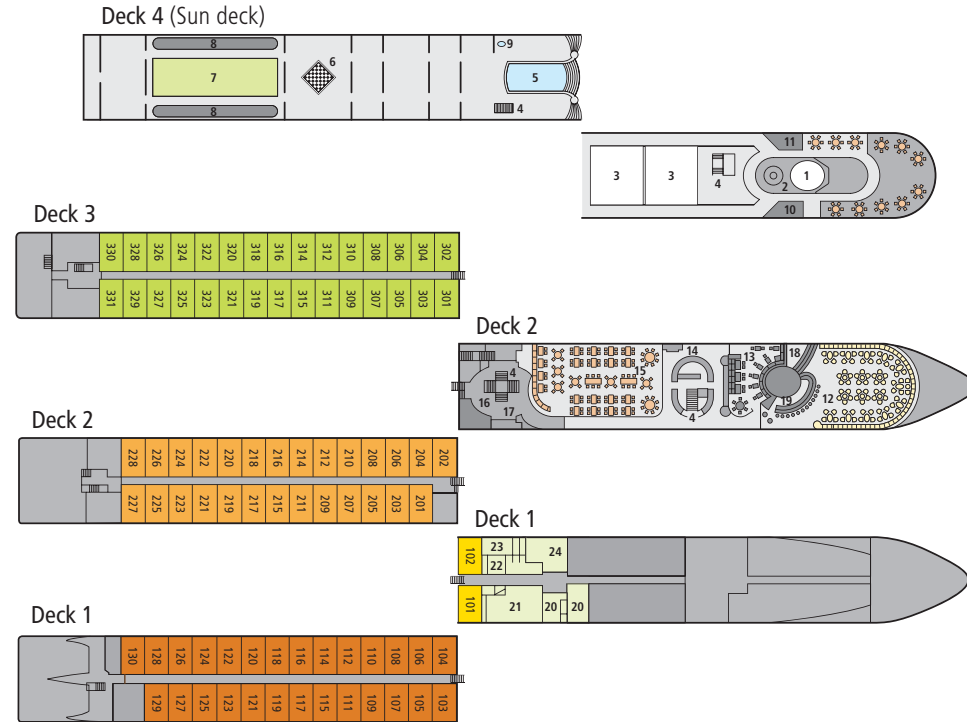

A-ROSA STELLA

IDENTICAL IN
CONSTRUCTION WITH
A-ROSA LUNA⁵

- 01 Wheelhouse
- 02 P'tit bar
- 03 Awning
- 04 Stairs
- 05 Swimming pool
- 06 Giant chessboard
- 07 Putting green/Crazy golf
- 08 Shuffleboard
- 09 Outdoor shower
- 10 Beverages buffet
- 11 Grill buffet
- 12 Panorama lounge
- 13 Day lounge/Wine bar
- 14 Gourmet buffet with live cooking
- 15 Market restaurant
- 16 Reception
- 17 Lobby
- 18 Dance floor/Stage
- 19 Bar
- 20 Massage/Beauty
- 21 Gym
- 22 Steam sauna
- 23 Finnish sauna
- 24 Relaxation area

S Two-bed outside cabin with extra bed, 14.5 m², deck 1

A Two-bed outside cabin, 14.5 m², deck 1

C Two-bed outside cabin with Juliette balcony, 14.5 m², deck 2

D Two-bed outside cabin with Juliette balcony, 14.5 m², deck 3

SHIPYARD: Neptun Werft GmbH, Warnemünde
 PASSENGERS: max. 174 guests
 CABINS: 86 outside cabins per ship
 LENGTH/WIDTH: 125.8 m/11.4 m
 SPEED: max. 24 km/h
 POWER: 2 × 800 kW, a total of 2,174 h.p.
 YEAR OF CONSTRUCTION: 2005
 FLAG: Switzerland