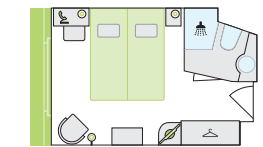

A-ROSA STELLA

IDENTICAL IN
CONSTRUCTION WITH
A-ROSA LUNA⁵

- 01 Wheelhouse
- 02 P'tit bar
- 03 Awning
- 04 Stairs
- 05 Swimming pool
- 06 Giant chessboard
- 07 Putting green/Crazy golf
- 08 Shuffleboard
- 09 Outdoor shower
- 10 Beverages buffet
- 11 Grill buffet
- 12 Panorama lounge
- 13 Day lounge/Wine bar
- 14 Gourmet buffet with live cooking
- 15 Market restaurant
- 16 Reception
- 17 Lobby
- 18 Dance floor/Stage
- 19 Bar
- 20 Massage/Beauty
- 21 Gym
- 22 Steam sauna
- 23 Finnish sauna
- 24 Relaxation area

S Two-bed outside cabin with extra bed, 14.5 m², deck 1

A Two-bed outside cabin, 14.5 m², deck 1

C Two-bed outside cabin with Juliette balcony, 14.5 m², deck 2

D Two-bed outside cabin with Juliette balcony, 14.5 m², deck 3

The windows can only be opened in the cabin category of two-bed outside cabin C and D with Juliette balcony.